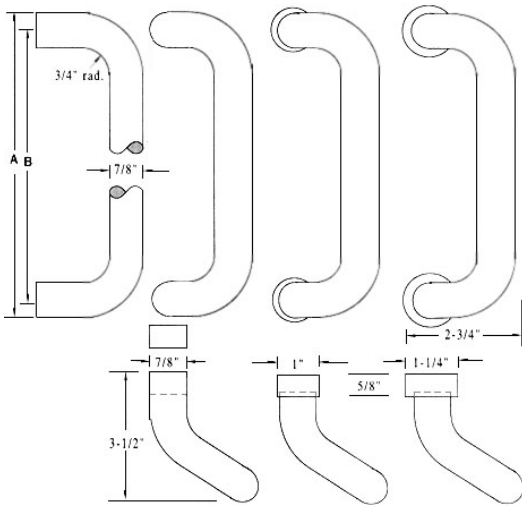

TYDIX Door Pulls SECURITY SYSTEMS

Half Size

Length (A)	C to C (B)	Pull No. (With No. 0 Base)	Pull No. (With No. 1 Base)	Pull No. (With No. 2 Base)
9	8-1/8	78090	78091	78902
10-7/8	10	78100	78101	78102
12	11-1/8	78120	78121	78122
16	15-1/8	78160	78161	78162
24	23-1/8	78240	78241	78242
Variable	Specify	78300	78301	78302

Use for horizontal bar number in sets combining 1 vertical pull with 1 horizontal push bar.

5105 Traffic Way, Atascadero, CA 93422

Mailing: 5105 Traffic Way, Atascadero, CA 93422 | Phone: (805) 771-9067 | Fax: (805) 771-096

TYDIX Door Pulls SECURITY SYSTEMS

Half Size

Length (A)	C to C (B)	Pull No. (With No. 0 Base)	Pull No. (With No. 1 Base)	Pull No. (With No. 2 Base)
9	8-1/8	78090-45	78091-45	78902-45
10-7/8	10	78100-45	78101-45	78102-45
12	11-1/8	78120-45	78121-45	78122-45
16	15-1/8	78160-45	78161-45	78162-45
24	23-1/8	78240-45	78241-45	78242-45

5105 Traffic Way, Atascadero, CA 93422

Mailing: 5105 Traffic Way, Atascadero, CA 93422 | Phone: (805) 771-9067 | Fax: (805) 771-096

TYDIX Door Pulls SECURITY SYSTEMS

Half Size

Length (A)	C to C (B)	Pull No. (With No. 0 Base)	Pull No. (With No. 1 Base)	Pull No. (With No. 2 Base)
9	8-1/8	78090-90	78091-90	78902-90
10-7/8	10	78100-90	78101-90	78102-90
12	11-1/8	78120-90	78121-90	78122-90
16	15-1/8	78160-90	78161-90	78162-90
24	23-1/8	78240-90	78241-90	78242-90