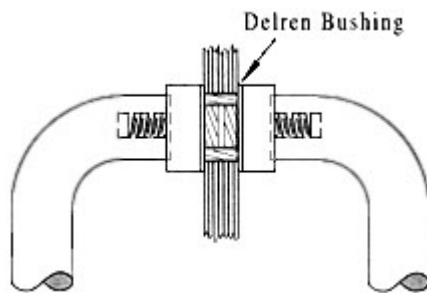

BACK-TO-BACK INSTALLATION

For Tempered Glass Doors

For Hollow-Metal or Wood doors
1-1/4" Base shown (No. 2); requires a 7/8" hole in glass. May substitute 7/8" base (No. 3); requires 5/8" hole. Machine thread only (no set screws).