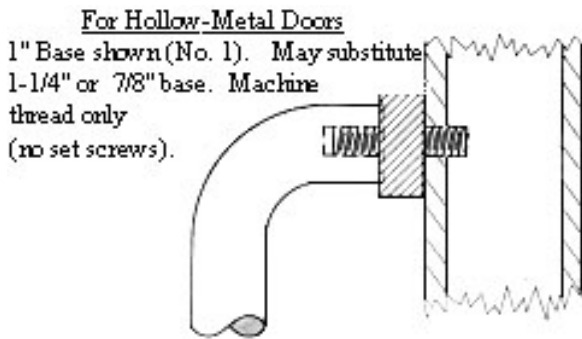

Mailing: 5105 Traffic Way, Atascadero, CA 93422 | Phone: (805) 771-9067 | Fax: (805) 771-096

TYDIX Door Pulls SECURITY SYSTEMS

Full Size

Flush Head - Through Bolts

TYPE SH-1

(Furnished with .010" thick packing washers for adjusting to full flush. For wood doors.)

Surface Head - Through Bolts

TYPE SH-3

(Spamer Head for Tempered Glass)

TYPE SH-4

(Spamer Head for Tempered Glass)

5105 Traffic Way, Atascadero, CA 93422

Mailing: 5105 Traffic Way, Atascadero, CA 93422 | Phone: (805) 771-9067 | Fax: (805) 771-096

TYDIX Door Pulls SECURITY SYSTEMS

Half Size

DOOR PULLS ARE INTERNALLY SCREWED TOGETHER - No Set Screws
ONE-SIDE-ONLY INSTALLATION

TYPE MLB (Metal Blind)

The drawings on this page are intended to show standard systems used with the 78000 series of door pulls. (See C-4 through C-7.) Each system type is available with most TYDIX Door Pulls.