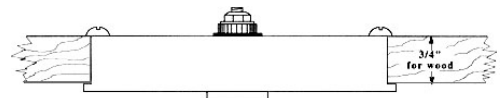

Locking Pulls for Drawers

No. LK1 - 2045

4-1/2" x 2-3/8"