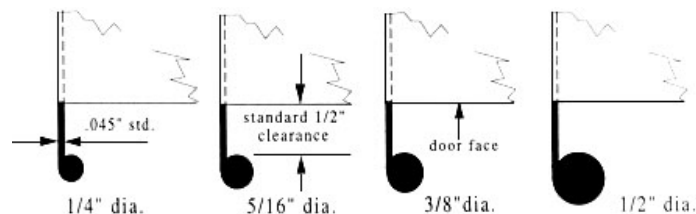

Overall dimension (OA) if important

Angle of door bevel (types SAR and SAF) or other angles required (standard is 1/8" in 2")

Finish (see page A-1)

Note: A simple sketch can be invaluable.

Roll Diameters - Full Size