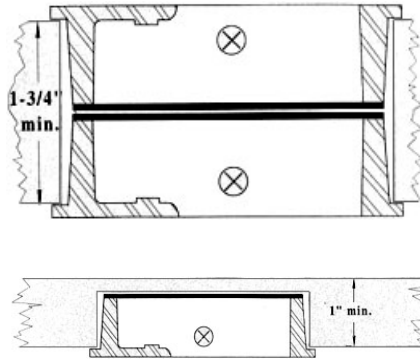

Single Pulls for Doors and Drawers
62134

Specify: Flush pull number

Hardware finish of Face

Color inside Frame (Black is standard)

Back Plate color (Black is standard)

(Example: No. 61064, US 10B X Blk.)

Specify: TMP for tamperproof screws

(Full flush installation of pulls is not recommended.)