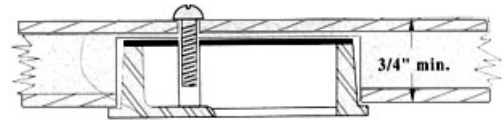

Single Pulls for Hollow Metal
72075 - TBI