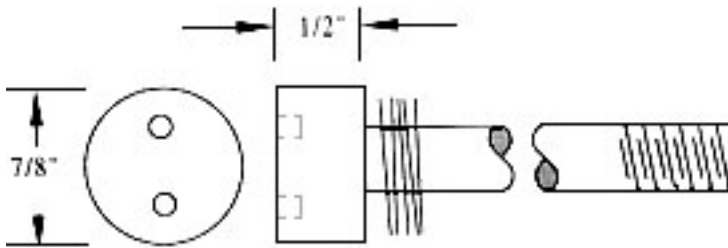

TYDIX Door Pulls SECURITY SYSTEMS

Full Size

Flush Head - Through Bolts

TYPE SH-1

(Furnished with .010" thick packing washers for adjusting to full flush. For wood doors.)