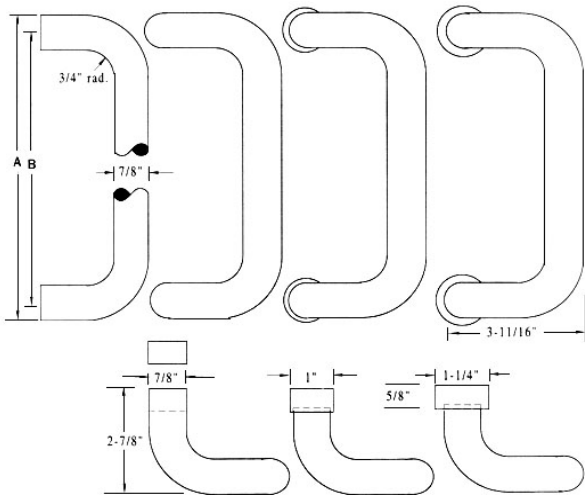

TYDIX Door Pulls SECURITY SYSTEMS

Half Size

Length (A)	C to C (B)	Pull No. (With No. 0 Base)	Pull No. (With No. 1 Base)	Pull No. (With No. 2 Base)
9	8-1/8	78090	78091	78902
10-7/8	10	78100	78101	78102
12	11-1/8	78120	78121	78122
16	15-1/8	78160	78161	78162
24	23-1/8	78240	78241	78242
Variable	Specify	78300	78301	78302

Use for horizontal bar number in sets combining 1 vertical pull with 1 horizontal push bar.

5105 Traffic Way, Atascadero, CA 93422

Mailing: 5105 Traffic Way, Atascadero, CA 93422 | Phone: (805) 771-9067 | Fax: (805) 771-096

TYDIX Door Pulls SECURITY SYSTEMS

Half Size

Length (A)	C to C (B)	Pull No. (With No. 0 Base)	Pull No. (With No. 1 Base)	Pull No. (With No. 2 Base)
9	8-1/8	78090-45	78091-45	78902-45
10-7/8	10	78100-45	78101-45	78102-45
12	11-1/8	78120-45	78121-45	78122-45
16	15-1/8	78160-45	78161-45	78162-45
24	23-1/8	78240-45	78241-45	78242-45

5105 Traffic Way, Atascadero, CA 93422

Mailing: 5105 Traffic Way, Atascadero, CA 93422 | Phone: (805) 771-9067 | Fax: (805) 771-096

TYDIX Door Pulls SECURITY SYSTEMS

Half Size

Length (A)	C to C (B)	Pull No. (With No. 0 Base)	Pull No. (With No. 1 Base)	Pull No. (With No. 2 Base)
9	8-1/8	78090-90	78091-90	78902-90
10-7/8	10	78100-90	78101-90	78102-90
12	11-1/8	78120-90	78121-90	78122-90
16	15-1/8	78160-90	78161-90	78162-90
24	23-1/8	78240-90	78241-90	78242-90