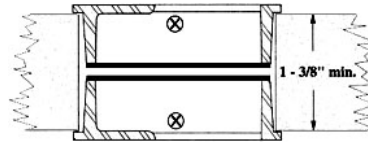

**Two Pulls
One Door**