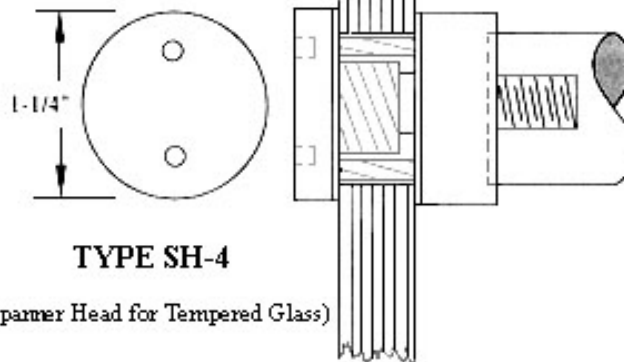

Mailing: 5105 Traffic Way, Atascadero, CA 93422 | Phone: (805) 771-9067 | Fax: (805) 771-096

TYDIX Door Pulls SECURITY SYSTEMS

Full Size

Flush Head - Through Bolts

TYPE SH-1

(Furnished with .010" thick packing washers for adjusting to full flush. For wood doors.)

Surface Head - Through Bolts

TYPE SH-3

(Spamer Head for Tempered Glass)

TYPE SH-4

(Spamer Head for Tempered Glass)

5105 Traffic Way, Atascadero, CA 93422

Mailing: 5105 Traffic Way, Atascadero, CA 93422 | Phone: (805) 771-9067 | Fax: (805) 771-096

TYDIX Door Pulls SECURITY SYSTEMS

Half Size

DOOR PULLS ARE INTERNALLY SCREWED TOGETHER - No Set Screws
ONE-SIDE-ONLY INSTALLATION

TYPE MLB (Metal Blind)

The drawings on this page are intended to show standard systems used with the 78000 series of door pulls. (See C-4 through C-7.) Each system type is available with most TYDIX Door Pulls.