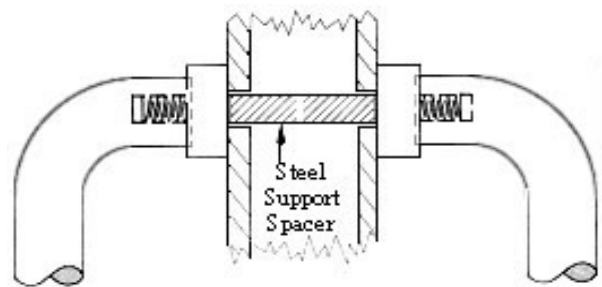

For Hollow-Metal or Wood doors

1-1/4" Base shown (no. 2) > May substitute 1" or 7/8" base.

5105 Traffic Way, Atascadero, CA 93422

Mailing: 5105 Traffic Way, Atascadero, CA 93422 | Phone: (805) 771-9067 | Fax: (805) 771-096