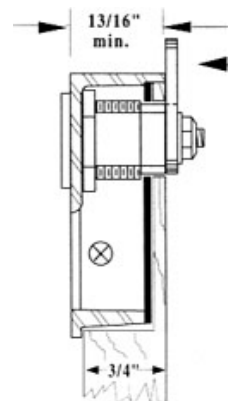

5105 Traffic Way, Atascadero, CA 93422

Mailing: 5105 Traffic Way, Atascadero, CA 93422 | Phone: (805) 771-9067 | Fax: (805) 771-096