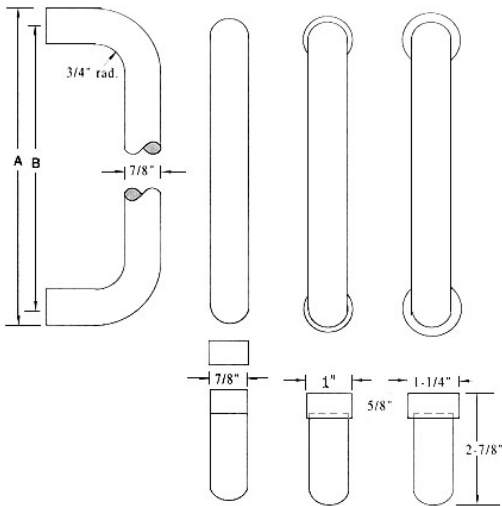

BACK-TO-BACK INSTALLATION

For Tempered Glass Doors

For Hollow-Metal or Wood doors
1-1/4" Base shown (No. 2); requires a 7/8" hole in glass. May substitute 7/8" base (No. 3); requires 5/8" hole. Machine thread only (no set screws).

For Hollow-Metal or Wood doors

1-1/4" Base shown (no. 2) > May substitute 1" or 7/8" base.

5105 Traffic Way, Atascadero, CA 93422

Mailing: 5105 Traffic Way, Atascadero, CA 93422 | Phone: (805) 771-9067 | Fax: (805) 771-096

TYDIX Door Pulls SECURITY SYSTEMS

Half Size

Length (A)	C to C (B)	Pull No. (With No. 0 Base)	Pull No. (With No. 1 Base)	Pull No. (With No. 2 Base)
9	8-1/8	78090	78091	78902
10-7/8	10	78100	78101	78102
12	11-1/8	78120	78121	78122
16	15-1/8	78160	78161	78162
24	23-1/8	78240	78241	78242
Variable	Specify	78300	78301	78302

Use for horizontal bar number in sets combining 1 vertical pull with 1 horizontal push bar.

5105 Traffic Way, Atascadero, CA 93422

Mailing: 5105 Traffic Way, Atascadero, CA 93422 | Phone: (805) 771-9067 | Fax: (805) 771-096