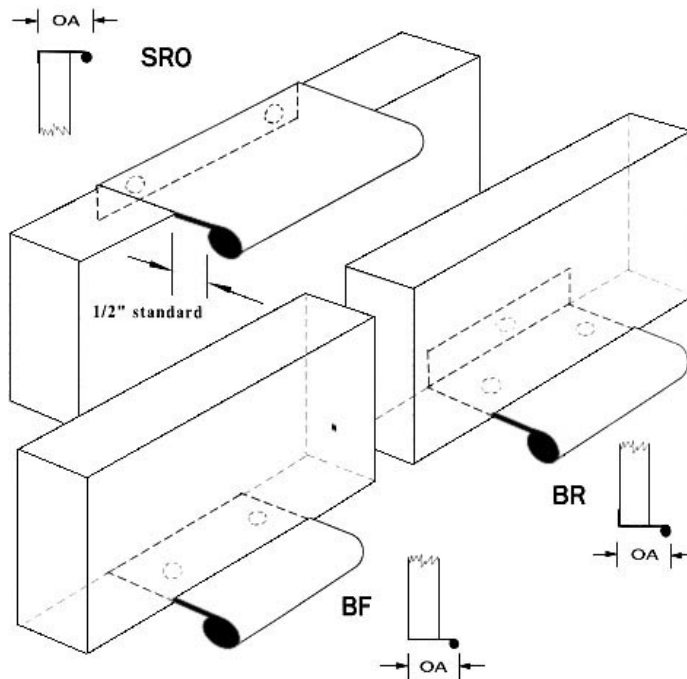

5105 Traffic Way, Atascadero, CA 93422

Mailing: 5105 Traffic Way, Atascadero, CA 93422 | Phone: (805) 771-9067 | Fax: (805) 771-096