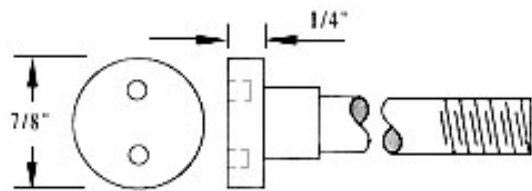

Surface Head - Through Bolts

TYPE SH-3

(Spamer Head for Tempered Glass)