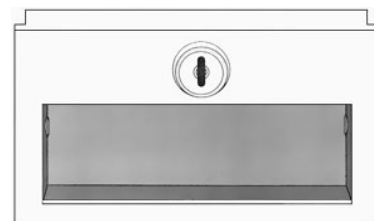

Locking Pulls for Drawers

No. LK1 - 2045

4-1/2" x 2-3/8"